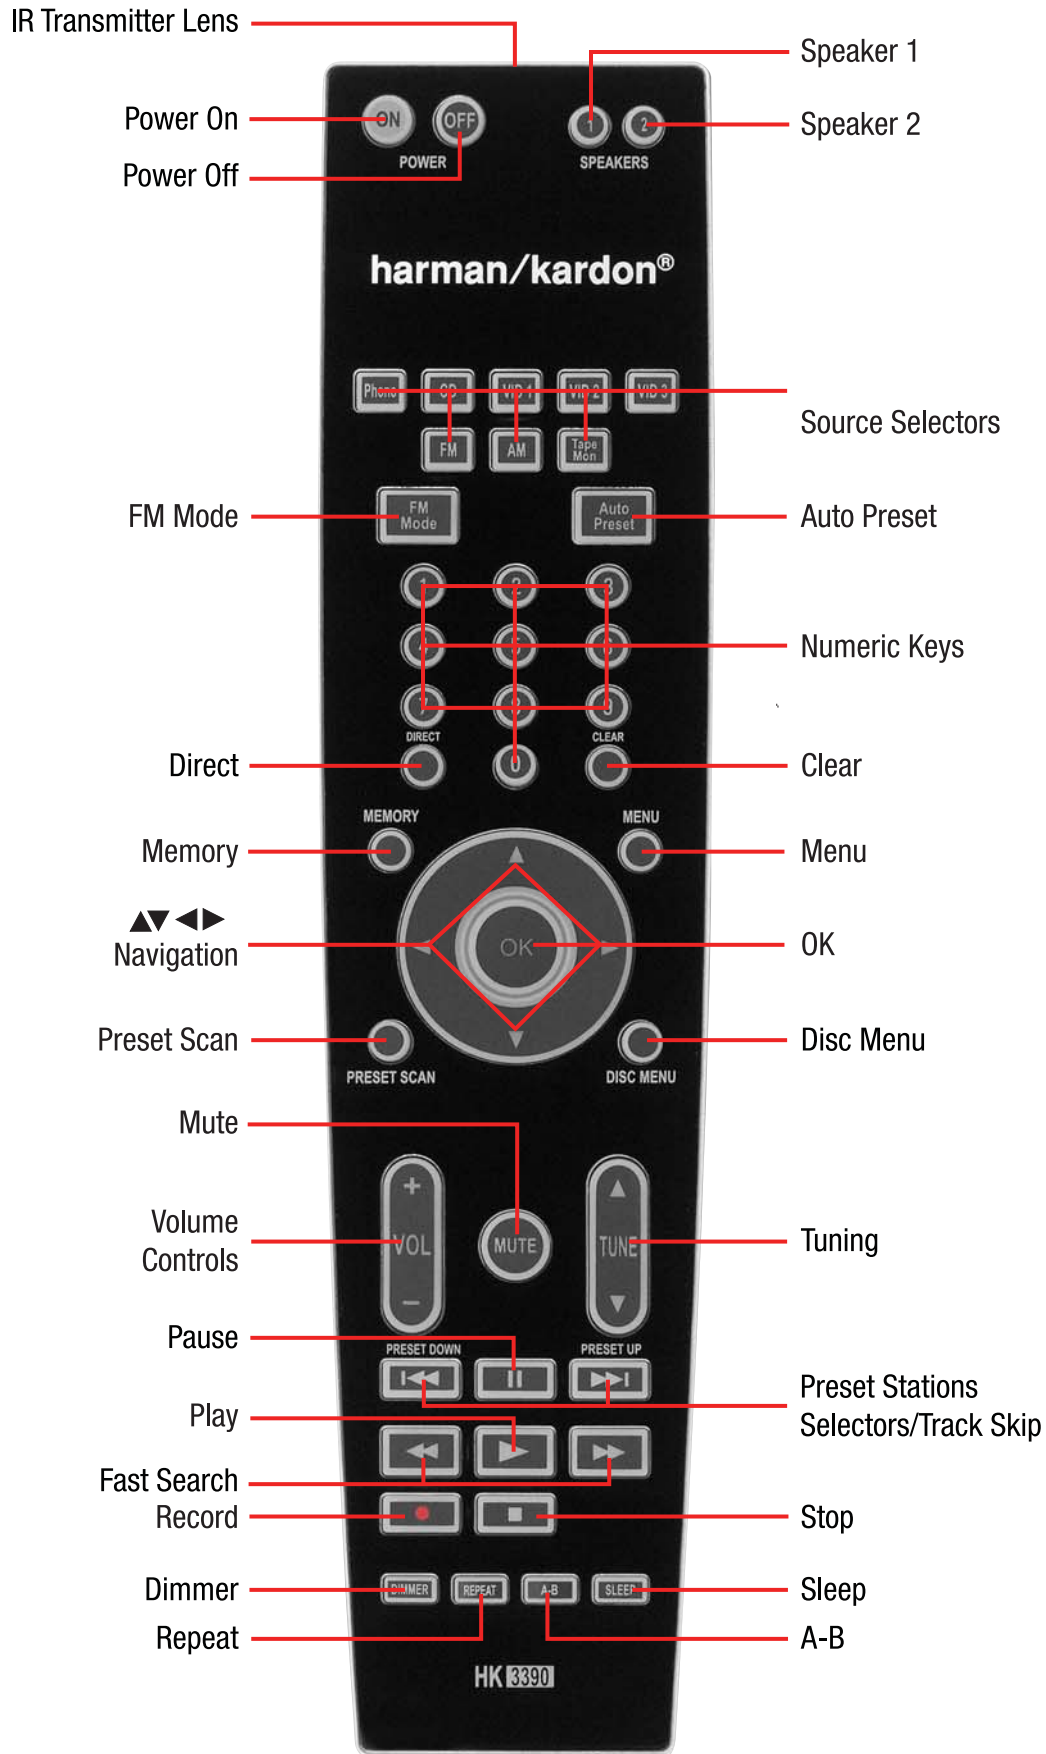

# HK 3390 FRONT-PANEL CONTROLS

# HK 3390 REMOTE CONTROL FUNCTIONS

# HK 3390 REAR-PANEL CONNECTIONS