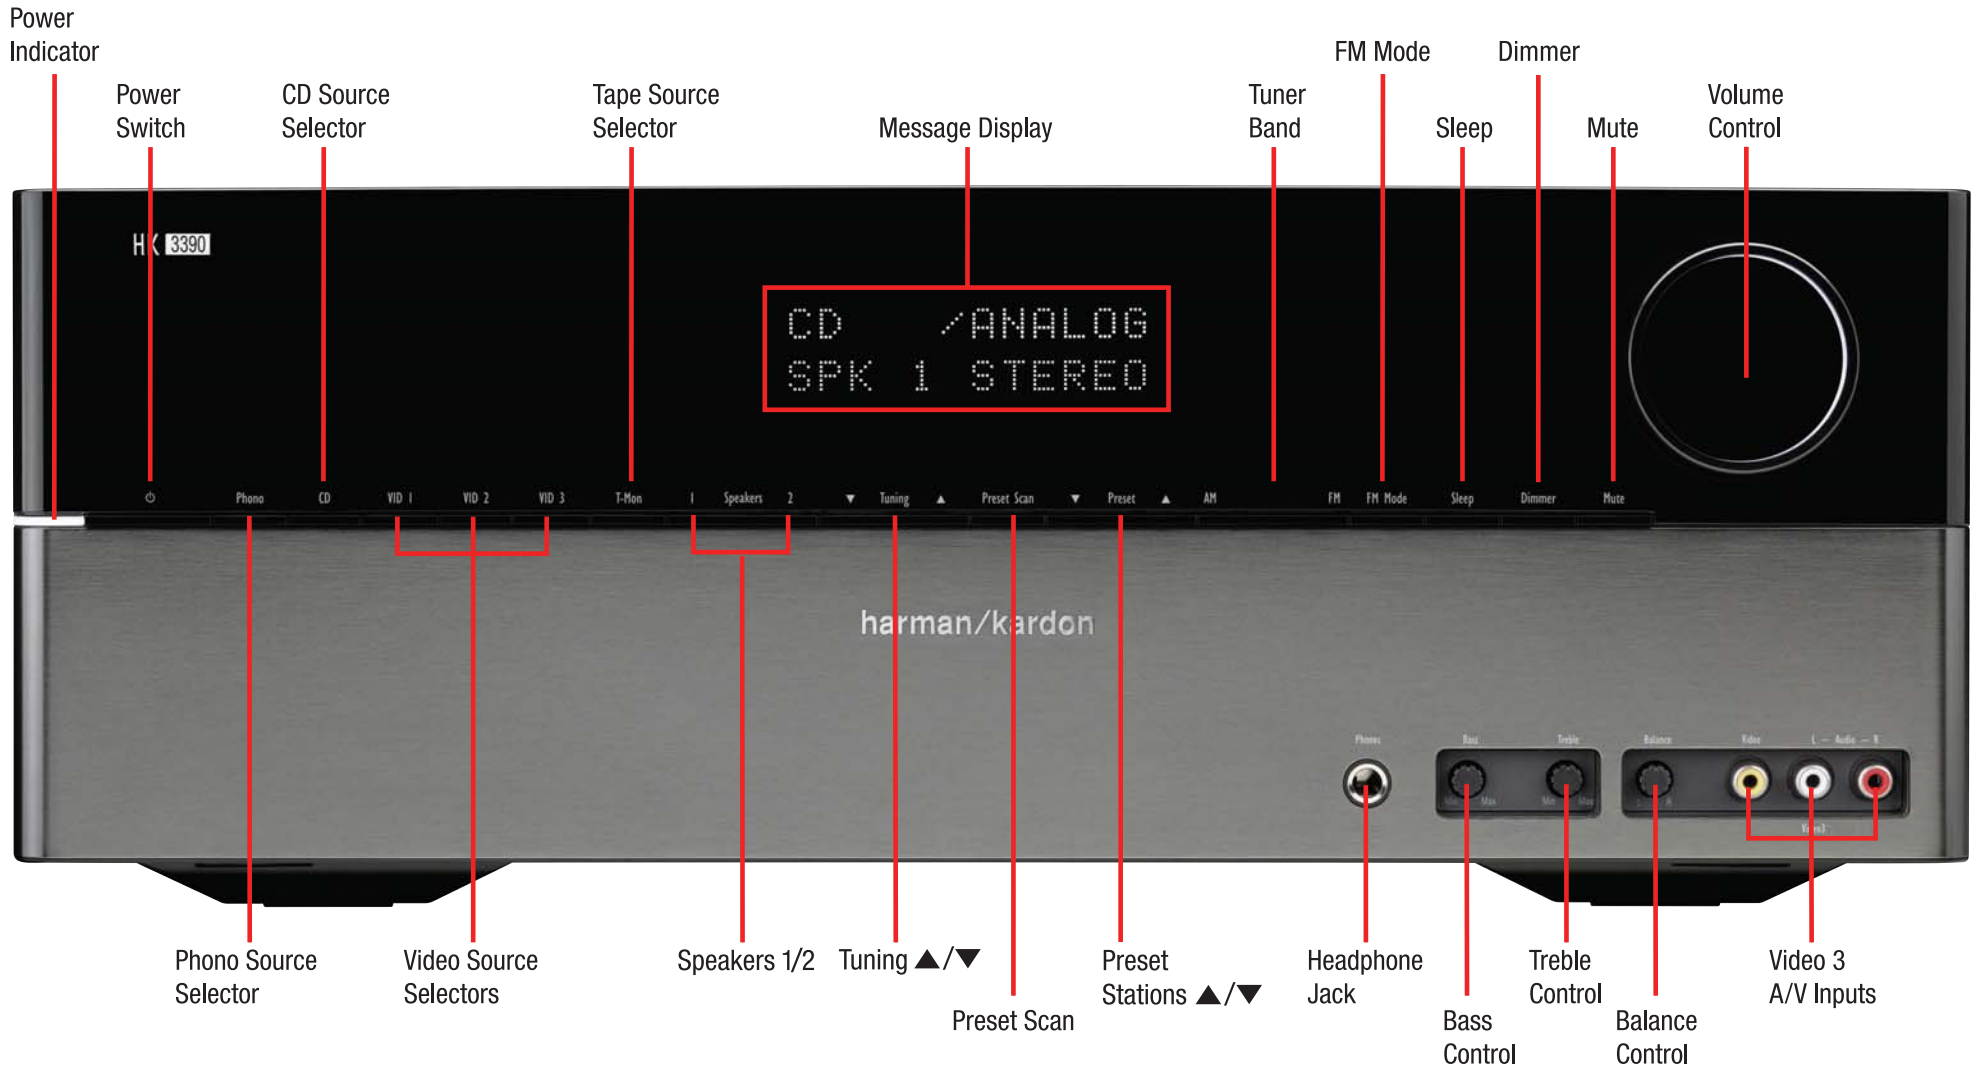

# HK 3390 FRONT-PANEL CONTROLS

# HK 3390 REMOTE CONTROL FUNCTIONS