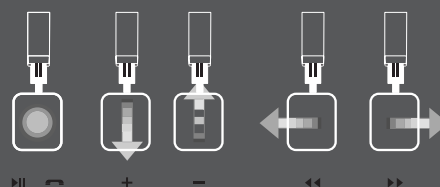

Superlative sound reproduction comes together in a truly wireless headset designed to elevate the act of traveling.

The Harman Kardon Soho Wireless features a lightweight, portable design eschewing quality and the best possible wireless sound available in a style-conscious, yet practical, package. The refined sound realized by its 30mm drivers and high performance neo-transducers delivers on the promise of Harman Kardon sound leadership while its smart, sophisticated look is born of superb craftsmanship with an eye for detail.

Bluetooth® technology and NFC allow for maximum pairing from a wide spectrum of devices together with the freedom of wireless performance. Add to this the ingenuity of touch-sensitive controls on the ear-cup for simplified access and complete convenience. Powerful, precise and stylish, Harman Kardon Soho Wireless headphones allow you to bring refined sound with you.

Features

- ▶ Bluetooth®-enabled connectivity
- ▶ Ear-cup-mounted sensors
- ▶ 30mm drivers and neo-transducers
- ▶ Sleek, head-turning design
- ▶ Unique fold-flat function

▶ Finishes:     Bluetooth®  nfc