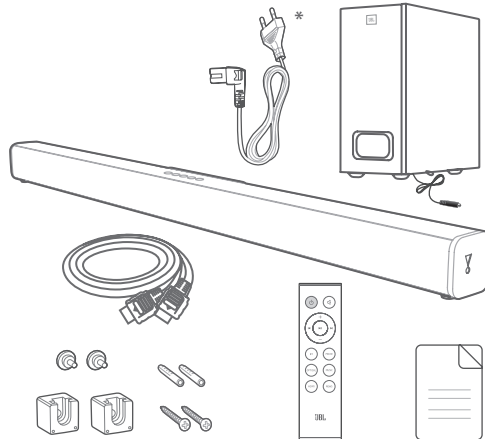

1. **EN** * Power cord quantity and plug type vary by regions.
2. **KO** * 전원 코드 수량 및 플러그 유형은 지역별로 다릅니다.
3. **CN** * 电源线的数量和插头类型依地区而不同。
4. **TW** * 電源線數量和插頭類型視地區而異。
5. **ID** * Jumlah kabel daya serta tipe steker berbeda-beda tergantung wilayah.