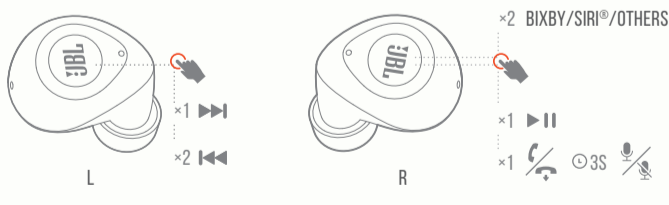

QUICK START GUIDE

BC

T100TWS

WHAT'S IN THE BOX

HOW TO WEAR

FIRST TIME USE

POWER ON & CONNECT

AUTOMATICALLY ENTERING PAIRING MODE CHOOSE "JBL T100TWS" TO CONNECT

PAIRING

AUTOMATIC PAIRING

POWER OFF

MANUAL CONTROLS

BUTTON COMMAND

CHARGING

LED BEHAVIORS

		POWER ON
		BT CONNECTING
		BT CONNECTED
		LOW BATTERY
		CHARGING
		FULLY CHARGED