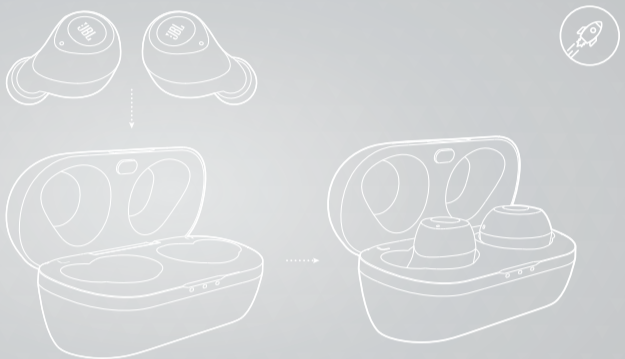

QUICK START GUIDE

BC

T100TWS

WHAT'S IN THE BOX

HOW TO WEAR

FIRST TIME USE

POWER ON & CONNECT

AUTOMATICALLY ENTERING PAIRING MODE CHOOSE "JBL T100TWS" TO CONNECT

PAIRING

AUTOMATIC PAIRING

POWER OFF

MANUAL CONTROLS

BUTTON COMMAND

CHARGING

LED BEHAVIORS

		POWER ON
		BT CONNECTING
		BT CONNECTED
		LOW BATTERY
		CHARGING
		FULLY CHARGED