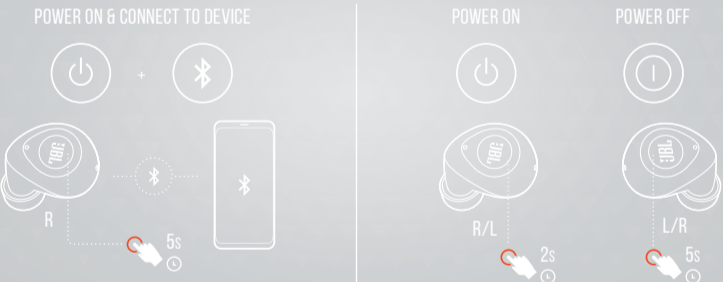

PAIRING

AUTOMATIC PAIRING

POWER OFF

MANUAL CONTROLS

BUTTON COMMAND

CHARGING

LED BEHAVIORS

		POWER ON
		BT CONNECTING
		BT CONNECTED
		LOW BATTERY
		CHARGING
		FULLY CHARGED