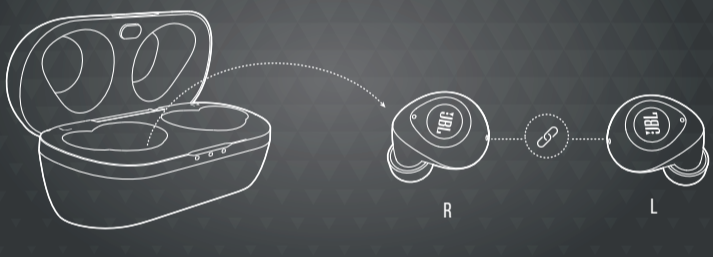

QUICK START GUIDE

BC

T100TWS

WHAT'S IN THE BOX

HOW TO WEAR

FIRST TIME USE

POWER ON & CONNECT

AUTOMATICALLY ENTERING PAIRING MODE CHOOSE "JBL T100TWS" TO CONNECT

PAIRING

AUTOMATIC PAIRING

POWER OFF

MANUAL CONTROLS

BUTTON COMMAND

CHARGING

LED BEHAVIORS

		POWER ON
		BT CONNECTING
		BT CONNECTED
		LOW BATTERY
		CHARGING
		FULLY CHARGED