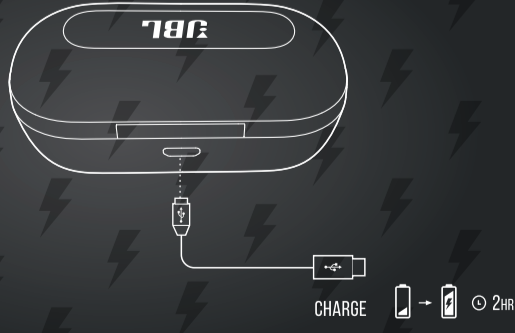

QUICK START GUIDE

BC

T100TWS

WHAT'S IN THE BOX

HOW TO WEAR

FIRST TIME USE

POWER ON & CONNECT

AUTOMATICALLY ENTERING PAIRING MODE CHOOSE "JBL T100TWS" TO CONNECT

PAIRING

AUTOMATIC PAIRING

POWER OFF

MANUAL CONTROLS

BUTTON COMMAND

CHARGING

LED BEHAVIORS

		POWER ON
		BT CONNECTING
		BT CONNECTED
		LOW BATTERY
		CHARGING
		FULLY CHARGED