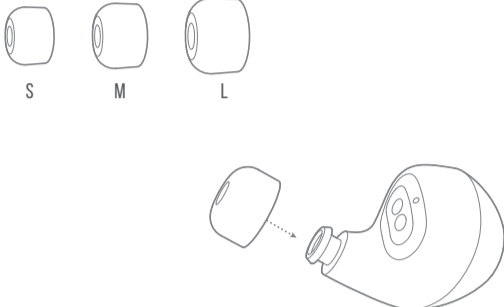

QUICK START GUIDE

BC

T100TWS

WHAT'S IN THE BOX

HOW TO WEAR

FIRST TIME USE

POWER ON & CONNECT

AUTOMATICALLY ENTERING PAIRING MODE CHOOSE "JBL T100TWS" TO CONNECT

PAIRING

AUTOMATIC PAIRING

POWER OFF

MANUAL CONTROLS

BUTTON COMMAND

CHARGING

LED BEHAVIORS

		POWER ON
		BT CONNECTING
		BT CONNECTED
		LOW BATTERY
		CHARGING
		FULLY CHARGED