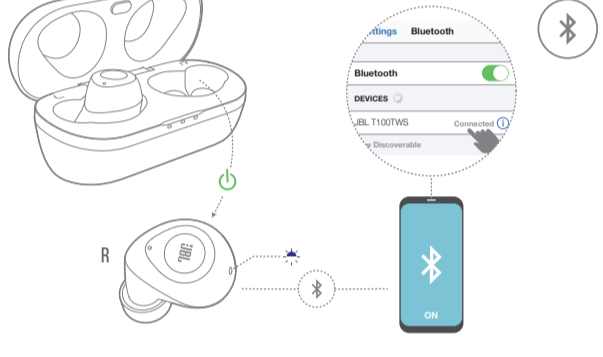

QUICK START GUIDE

BC

T100TWS

WHAT'S IN THE BOX

HOW TO WEAR

FIRST TIME USE

POWER ON & CONNECT

AUTOMATICALLY ENTERING PAIRING MODE CHOOSE "JBL T100TWS" TO CONNECT

PAIRING

AUTOMATIC PAIRING

POWER OFF

MANUAL CONTROLS

BUTTON COMMAND

CHARGING

LED BEHAVIORS

		POWER ON
		BT CONNECTING
		BT CONNECTED
		LOW BATTERY
		CHARGING
		FULLY CHARGED