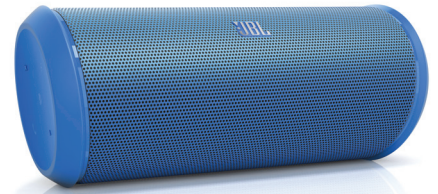

# FLIP 2

Wireless Portable Stereo Speaker

## Next generation for more power, more portability.

The award-winning Flip 2 wireless portable speaker from JBL brings rich sound into your portable digital lifestyle, for all your wireless phones and tablets. Engineered with JBL aptitude and attitude, the Flip 2 uses two drivers and a built-in bass port. This gives dynamic depths to your listening experience and adds crispness to vocals. All this, in a speaker that fits in your hand. And because sometimes your phone is for more than music, the Flip 2 has built-in microphones and SoundClear® echo and noise cancellation technologies, so you can use it as a hands-free speaker phone and never miss a word. JBL Flip 2 - the wireless, portable, rechargeable battery powered speaker that is an all-terrain party you can carry in the palm of your hand.

- ▶ Built-in bass port for full range sound
- ▶ NFC for quick Bluetooth® pairing
- ▶ 5-hour Li-ion battery
- ▶ Equipped with SoundClear® echo and noise cancellation
- ▶ State-of-the-art microphone