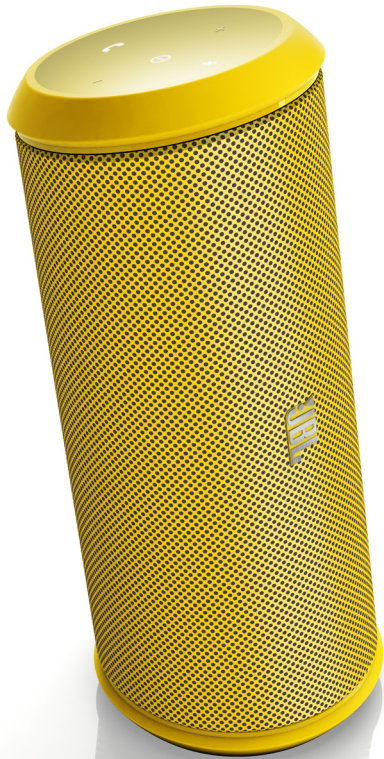

# FLIP 2

Wireless Portable Stereo Speaker

## Next generation for more power, more portability.

The award-winning Flip 2 wireless portable speaker from JBL brings rich sound into your portable digital lifestyle, for all your wireless phones and tablets. Engineered with JBL aptitude and attitude, the Flip 2 uses two drivers and a built-in bass port. This gives dynamic depths to your listening experience and adds crispness to vocals. All this, in a speaker that fits in your hand. And because sometimes your phone is for more than music, the Flip 2 has built-in microphones and SoundClear® echo and noise cancellation technologies, so you can use it as a hands-free speaker phone and never miss a word. JBL Flip 2 - the wireless, portable, rechargeable battery powered speaker that is an all-terrain party you can carry in the palm of your hand.

- ▶ Built-in bass port for full range sound
- ▶ NFC for quick Bluetooth® pairing
- ▶ 5-hour Li-ion battery
- ▶ Equipped with SoundClear® echo and noise cancellation
- ▶ State-of-the-art microphone