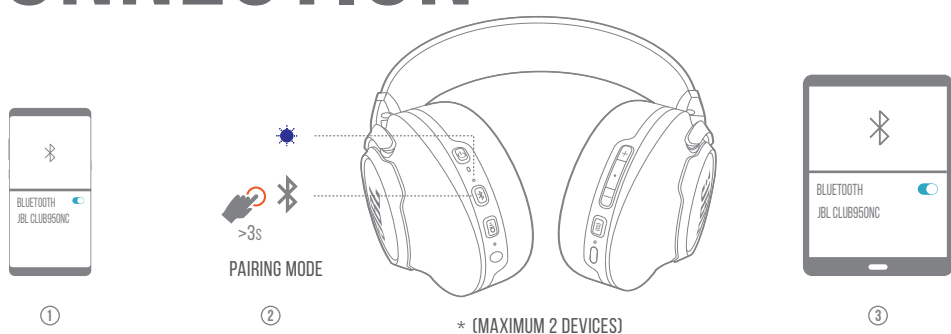

## BUTTON COMMAND

## \* AMBIENT AWARE / TALKTHRU

AI ON / OFF x1

## MULTI-POINT CONNECTION