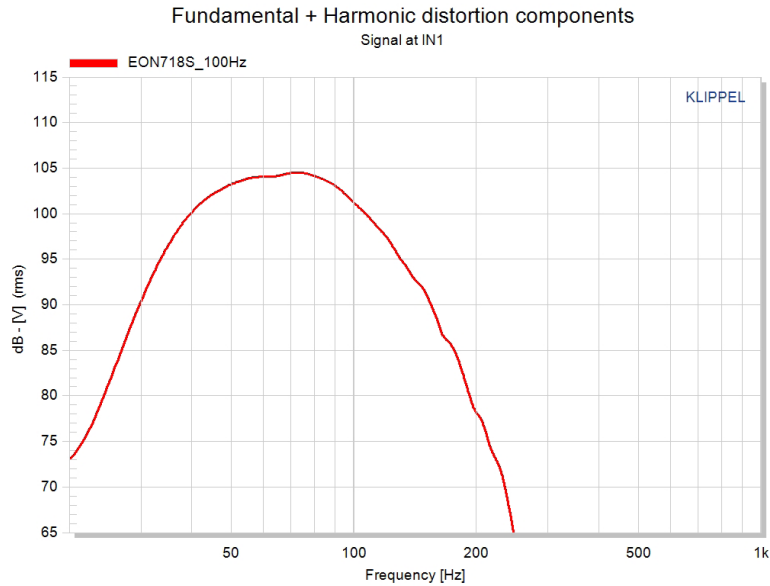

EON718S

Powered 18-inch PA Subwoofer

SPEC SHEET

FREQUENCY RESPONSE ■