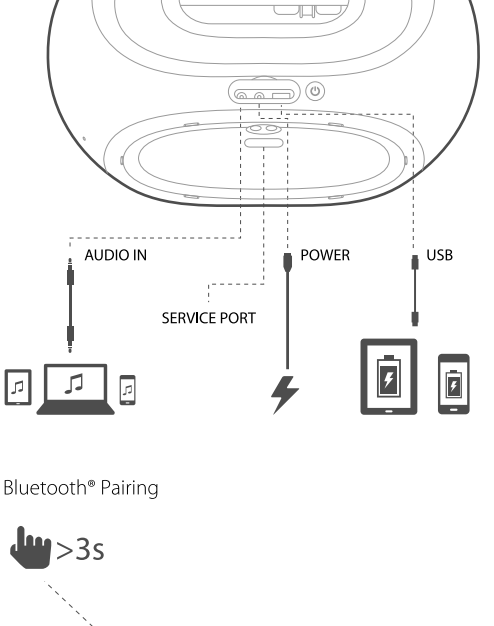

Buttons

Connections

Battery power

Power cable connected

Table with 2 columns: Status, LED. Rows for Charging and Full power.

Power cable disconnected

Table with 2 columns: Status, LED. Rows for Battery level and <15%.