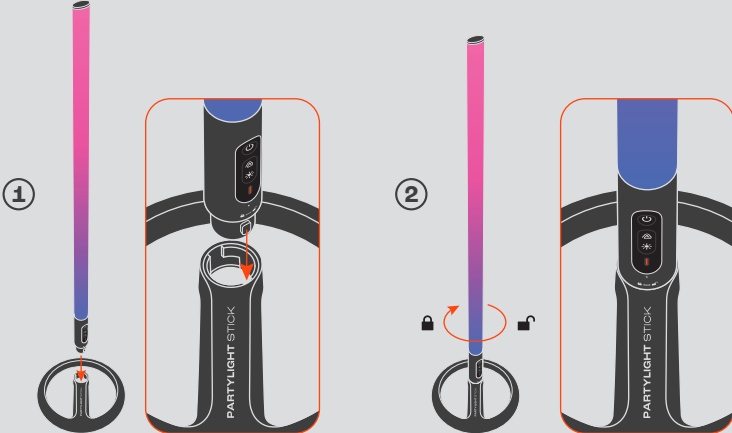

QUICK START GUIDE

PARTYLIGHT STICK

WHAT'S IN THE BOX

ASSEMBLY