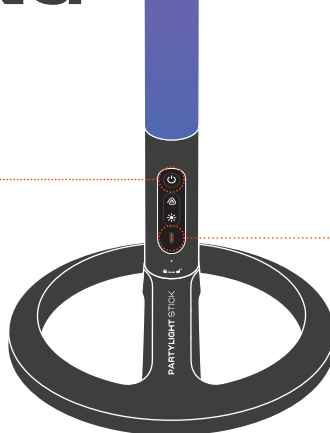

CHARGING

TECH SPEC

LED:	RGB x 183 pcs	Bluetooth modulation:	GFSK
Power consumption:	10 W MAX	Bluetooth transmitter frequency range:	2400 MHz - 2483.5 MHz
Play time:	Up to 8 hours	Bluetooth transmitter power:	< 12 dBm (EIRP)
Battery type:	Lithium-ion battery pack 9.0 Wh (equivalent to 3.6 V 2500 mAh)	Product dimensions (W x H x D):	217 mm x 1081 mm x 217 mm / 8.54" x 42.56" x 8.54"
Battery charge time:	< 3 hours	Net weight:	1.15 kg / 2.54 lbs
USB charge in:	5 V / 2 A	Packaging dimensions (W x H x D):	1060 mm x 228 mm x 117 mm / 41.73" x 8.99" x 4.61"
USB cable length:	900 mm / 3 ft	Gross weight:	2.44 kg / 5.38 lbs
Bluetooth version:	5.3		

FR
CONTENU DE LA BOÎTE
ASSEMBLAGE
MARCHE
FONCTIONNE AVEC LES PARTYBOX
Inactif | Recherche | Connectée
Lorsque l'icône est désactivée, le micro intégré détecte le son ambiant et l'effet lumineux s'adapte dynamiquement.

CAR. TECHNIQUES
Eclairage:
Consommation électrique : 10 W MAX
Autonomie de lecture : Jusqu'à 8 heures
Type de batterie : Batterie lithium-ion 9,0 Wh (équivalente à 3,6 V, 2500 mAh)
Temps de charge de la batterie : < 3 heures
Entrée de charge USB : 5 V / 2 A
Longueur du câble USB : 900 mm / 3 ft
Version du Bluetooth : 5.3
Modulation Bluetooth : GFSK
Bande de fréquences de l'émetteur Bluetooth : 2400 MHz - 2483,5 MHz
Puissance du produit Bluetooth : < 12 dBm (EIRP)
Dimensions de l'emballage (L x H x P) : 41,73" x 8,99" x 4,61"

Poids net : 1,15 kg / 2,54 lbs
Poids brut : 2,44 kg / 5,38 lbs

SVĚTLNÁ SHOW
APLIKACE
Stáhnete si a nainstalujete aplikaci JBL ONE / JBL PARTYBOX a získáte z produktu co nejvíce.
NABÍJENÍ
Nízký stav baterie | Nabíjení

RGB x 183 ks
10 W MAX.
Až 8 hodin
Lithium-iontová baterie 9,0 Wh (odpovídá 3,6 V 2500 mAh)
< 3 hodiny
5 V / 2 A
900 mm / 3 ft
5.3
GFSK
2400 MHz - 2483,5 MHz
< 12 dBm (EIRP)
217 mm x 1081 mm x 217 mm / 8,54" x 42,56" x 8,54"
1,15 kg / 2,54 lbs
1060 mm x 228 mm x 117 mm / 41,73" x 8,99" x 4,61"
2,44 kg / 5,38 lbs

DA
HVAD DER I KASSEN
SAMLING
TÆND
BRUG DIN PARTYBOX
Slukket | Søger | Forbundet
Når ikonen er slukket, registrerer den indbyggede mikrofon omgivende lyd, og lyseffekten tilpasser sig dynamisk.

TEKNISKE SPECIFIKATIONER
LED:
Strømforbrug: 10 W MAX
Spilletid: Op til 8 timer
Batteritype: Lithium-ion batteripakke 9,0 Wh (svarende til 3,6 V, 2500 mAh)
Batteriopladningstid: < 3 timer
USB-oplading: 5 V / 2 A
USB-kabel længde: 900 mm
Bluetooth-version: 5.3
Bluetooth-modulation: GFSK
Bluetooth-modulationsfrekvensområde: 2400 MHz - 2483,5 MHz
Bluetooth-sendereffekt: < 12 dBm (EIRP)
Mål af produkt (B x H x D): 217 mm x 1081 mm x 217 mm
Mål af emballage (B x H x D): 1060 mm x 228 mm x 117 mm
Bruttovægt: 2,44 kg

LYSSHOW
APPEN
Download og installer JBL ONE / JBL PARTYBOX appen for at få mest muligt ud af produktet.
OPLADNING
Lavt batteri | Oplader

RGB x 183 stk
10 W MAX
Hasta 8 horas
Op til 8 timer
Litium-ion batteripakke 9,0 Wh (equivalente a 3,6 V, 2500 mAh)
< 3 timer
5 V / 2 A
900 mm
5.3
GFSK
2400 MHz - 2483,5 MHz
< 12 dBm (EIRP)
217 mm x 1081 mm x 217 mm
1060 mm x 228 mm x 117 mm
2,44 kg