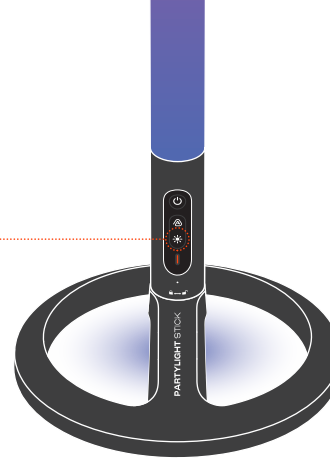

QUICK START GUIDE

PARTYLIGHT STICK

WHAT'S IN THE BOX

ASSEMBLY

POWER ON

WORK WITH PARTYBOX

LIGHTSHOW

APP

Download and install the JBL ONE / JBL PARTYBOX app to get more from the product.

JBL ONE / JBL PARTYBOX

CHARGING

TECH SPEC

LED:	RGB x 183 pcs	Bluetooth modulation:	GFSK
Power consumption:	10 W MAX	Bluetooth transmitter frequency range:	2400 MHz - 2483.5 MHz
Play time:	Up to 8 hours	Bluetooth transmitter power:	< 12 dBm (EIRP)
Battery type:	Lithium-ion battery pack 9.0 Wh (equivalent to 3.6 V 2500 mAh)	Product dimensions (W x H x D):	217 mm x 1081 mm x 217 mm / 8.54" x 42.56" x 8.54"
Battery charge time:	< 3 hours	Net weight:	1.15 kg / 2.54 lbs
USB charge in:	5 V / 2 A	Packaging dimensions (W x H x D):	1060 mm x 228 mm x 117 mm / 41.73" x 8.99" x 4.61"
USB cable length:	900 mm / 3 ft	Gross weight:	2.44 kg / 5.38 lbs
Bluetooth version:	5.3		

FR
CONTENU DE LA BOÎTE
ASSEMBLAGE
MARCHE
FONCTIONNE AVEC LES PARTYBOX
Inactif | Recherche | Connectée
Lorsque l'icône est désactivée, le micro intégré détecte le son ambiant et l'effet lumineux s'adapte dynamiquement.

CAR. TECHNIQUES
Eclairage:
Consommation électrique : 10 W MAX
Autonomie de lecture : Jusqu'à 8 heures
Type de batterie : Batterie lithium-ion 9,0 Wh (équivalente à 3,6 V, 2500 mAh)
Temps de charge de la batterie : < 3 heures
Entrée de charge USB : 5 V / 2 A
Longueur du câble USB : 900 mm / 3 ft
Version du Bluetooth : 5.3
Modulation Bluetooth : GFSK
Bande de fréquences de l'émetteur Bluetooth : 2400 MHz - 2483,5 MHz
Puissance du produit Bluetooth : < 12 dBm (EIRP)
Dimensions de l'emballage (L x H x P) : 41,73" x 8,99" x 4,61"

Poids net : 1,15 kg / 2,54 lbs
Poids brut : 2,44 kg / 5,38 lbs