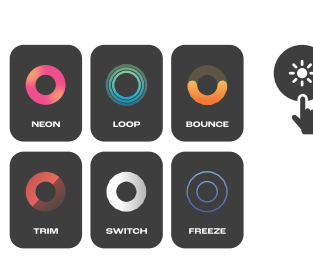

QUICK START GUIDE

PARTYLIGHT STICK

WHAT'S IN THE BOX

ASSEMBLY

POWER ON

WORK WITH PARTYBOX

LIGHTSHOW

APP

Download and install the JBL ONE / JBL PARTYBOX app to get more from the product.

JBL ONE / JBL PARTYBOX

CHARGING

TECH SPEC

LED:	RGB x 183 pcs	Bluetooth modulation:	GFSK
Power consumption:	10 W MAX	Bluetooth transmitter frequency range:	2400 MHz - 2483.5 MHz
Play time:	Up to 8 hours	Bluetooth transmitter power:	< 12 dBm (EIRP)
Battery type:	Lithium-ion battery pack 9.0 Wh (equivalent to 3.6 V 2500 mAh)	Product dimensions (W x H x D):	217 mm x 1081 mm x 217 mm / 8.54" x 42.56" x 8.54"
Battery charge time:	< 3 hours	Net weight:	1.15 kg / 2.54 lbs
USB charge in:	5 V / 2 A	Packaging dimensions (W x H x D):	1060 mm x 228 mm x 117 mm / 41.73" x 8.99" x 4.61"
USB cable length:	900 mm / 3 ft	Gross weight:	2.44 kg / 5.38 lbs
Bluetooth version:	5.3		

FR
CONTENU DE LA BOÎTE
ASSEMBLAGE
MARCHE
FONCTIONNE AVEC LES PARTYBOX
Inactif | Recherche | Connectée
Lorsque l'icône est désactivée, le micro intégré détecte le son ambiant et l'effet lumineux s'adapte dynamiquement.

CAR. TECHNIQUES
Eclairage:
Consommation électrique : 10 W MAX
Autonomie de lecture : Jusqu'à 8 heures
Type de batterie : Batterie lithium-ion 9,0 Wh (équivalente à 3,6 V, 2500 mAh)
Temps de charge de la batterie : < 3 heures
Entrée de charge USB : 5 V / 2 A
Longueur du câble USB : 900 mm / 3 ft
Version du Bluetooth : 5.3
Modulation Bluetooth : GFSK
Bande de fréquences de l'émetteur Bluetooth : 2400 MHz - 2483,5 MHz
Puissance du produit Bluetooth : < 12 dBm (EIRP)
Dimensions de l'emballage (L x H x P) : 41,73" x 8,99" x 4,61"

Poids net : 1,15 kg / 2,54 lbs
Poids brut : 2,44 kg / 5,38 lbs