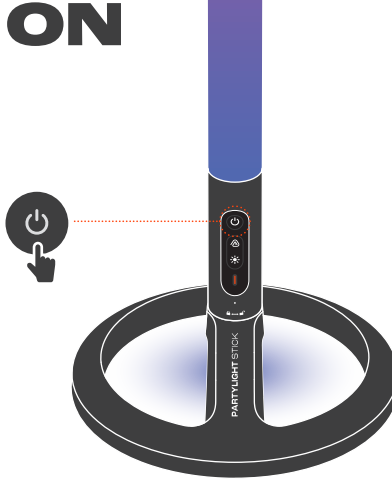

QUICK START GUIDE

PARTYLIGHT STICK

WHAT'S IN THE BOX

ASSEMBLY

POWER ON

WORK WITH PARTYBOX

LIGHTSHOW

APP

Download and install the JBL ONE / JBL PARTYBOX app to get more from the product.

JBL ONE / JBL PARTYBOX

CHARGING

TECH SPEC

LED:	RGB x 183 pcs	Bluetooth modulation:	GFSK
Power consumption:	10 W MAX	Bluetooth transmitter frequency range:	2400 MHz - 2483.5 MHz
Play time:	Up to 8 hours	Bluetooth transmitter power:	< 12 dBm (EIRP)
Battery type:	Lithium-ion battery pack 9.0 Wh (equivalent to 3.6 V 2500 mAh)	Product dimensions (W x H x D):	217 mm x 1081 mm x 217 mm / 8.54" x 42.56" x 8.54"
Battery charge time:	< 3 hours	Net weight:	1.15 kg / 2.54 lbs
USB charge in:	5 V / 2 A	Packaging dimensions (W x H x D):	1060 mm x 228 mm x 117 mm / 41.73" x 8.99" x 4.61"
USB cable length:	900 mm / 3 ft	Gross weight:	2.44 kg / 5.38 lbs
Bluetooth version:	5.3		

FR
CONTENU DE LA BOÎTE
ASSEMBLAGE
MARCHE
FONCTIONNE AVEC LES PARTYBOX
Inactif | Recherche | Connectée
Lorsque l'icône est désactivée, le micro intégré détecte le son ambiant et l'effet lumineux s'adapte dynamiquement.

CAR. TECHNIQUES
Eclairage:
Consommation électrique : 10 W MAX
Autonomie de lecture : Jusqu'à 8 heures
Type de batterie : Batterie lithium-ion 9,0 Wh (équivalente à 3,6 V, 2500 mAh)
Temps de charge de la batterie : < 3 heures
Entrée de charge USB : 5 V / 2 A
Longueur du câble USB : 900 mm / 3 ft
Version du Bluetooth : 5.3
Modulation Bluetooth : GFSK
Bande de fréquences de l'émetteur Bluetooth : 2400 MHz - 2483,5 MHz
Puissance du produit Bluetooth : < 12 dBm (EIRP)
Dimensions de l'emballage (L x H x P) : 41,73" x 8,99" x 4,61"

Poids net : 1,15 kg / 2,54 lbs
Poids brut : 2,44 kg / 5,38 lbs