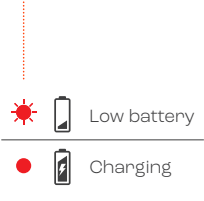

CHARGING

TECH SPEC

LED:	RGB x 183 pcs	Bluetooth modulation:	GFSK
Power consumption:	10 W MAX	Bluetooth transmitter frequency range:	2400 MHz - 2483.5 MHz
Play time:	Up to 8 hours	Bluetooth transmitter power:	< 12 dBm (EIRP)
Battery type:	Lithium-ion battery pack 9.0 Wh (equivalent to 3.6 V 2500 mAh)	Product dimensions (W x H x D):	217 mm x 1081 mm x 217 mm / 8.54" x 42.56" x 8.54"
Battery charge time:	< 3 hours	Net weight:	1.15 kg / 2.54 lbs
USB charge in:	5 V / 2 A	Packaging dimensions (W x H x D):	1060 mm x 228 mm x 117 mm / 41.73" x 8.99" x 4.61"
USB cable length:	900 mm / 3 ft	Gross weight:	2.44 kg / 5.38 lbs
Bluetooth version:	5.3		

FR
CONTENU DE LA BOÎTE
ASSEMBLAGE
MARCHE
FONCTIONNE AVEC LES PARTYBOX
Inactif | Recherche | Connectée
Lorsque l'icône est désactivée, le micro intégré détecte le son ambiant et l'effet lumineux s'adapte dynamiquement.

CAR. TECHNIQUES
Eclairage:
Consommation électrique : 10 W MAX
Autonomie de lecture : Jusqu'à 8 heures
Type de batterie : Batterie lithium-ion 9,0 Wh (équivalente à 3,6 V, 2500 mAh)
Temps de charge de la batterie : < 3 heures
Entrée de charge USB : 5 V / 2 A
Longueur du câble USB : 900 mm / 3 ft
Version du Bluetooth : 5.3
Modulation Bluetooth : GFSK
Bande de fréquences de l'émetteur Bluetooth : 2400 MHz - 2483,5 MHz
Puissance du produit Bluetooth : < 12 dBm (EIRP)
Dimensions de l'emballage (L x H x P) : 41,73" x 8,99" x 4,61"

Poids net : 1,15 kg / 2,54 lbs
Poids brut : 2,44 kg / 5,38 lbs

SVĚTLNÁ SHOW
APLIKACE
Stáhnete si a nainstalujete aplikaci JBL ONE / JBL PARTYBOX a získáte z produktu co nejvíce.
NABÍJENÍ
Nízký stav baterie | Nabíjení

RGB x 183 ks
10 W MAX.
Až 8 hodin
Lithium-iontová baterie 9,0 Wh (odpovídá 3,6 V 2500 mAh)
< 3 hodiny
5 V / 2 A
900 mm / 3 ft
5.3
GFSK
2400 MHz - 2483,5 MHz
< 12 dBm (EIRP)
217 mm x 1081 mm x 217 mm / 8,54" x 42,56" x 8,54"
1,15 kg / 2,54 lbs
1060 mm x 228 mm x 117 mm / 41,73" x 8,99" x 4,61"
2,44 kg / 5,38 lbs

DA
HVAD DER I KASSEN
SAMLING
TÆND
BRUG DIN PARTYBOX
Slukket | Søger | Forbundet
Når ikonen er slukket, registrerer den indbyggede mikrofon omgivende lyd, og lyseffekten tilpasser sig dynamisk.

TEKNISKE SPECIFIKATIONER
LED:
Strømforbrug: 10 W MAX
Spilletid: Op til 8 timer
Batteritype: Lithium-ion batteripakke 9,0 Wh (svarende til 3,6 V, 2500 mAh)
Batteriopladningstid: < 3 timer
USB-oplading: 5 V / 2 A
USB-kabel længde: 900 mm
Bluetooth-version: 5.3
Bluetooth-modulation: GFSK
Bluetooth-modulationsfrekvensområde: 2400 MHz - 2483,5 MHz
Bluetooth-sendereffekt: < 12 dBm (EIRP)
Mål af produkt (B x H x D): 217 mm x 1081 mm x 217 mm
Mål af emballage (B x H x D): 1060 mm x 228 mm x 117 mm
Bruttovægt: 2,44 kg

LYSSHOW
APPEN
Download og installer JBL ONE / JBL PARTYBOX appen for at få mest muligt ud af produktet.
OPLADNING
Lavt batteri | Oplader

RGB x 183 stk
10 W MAX
Hasta 8 horas
Op til 8 timer
Litium-ion batteripakke 9,0 Wh (equivalente a 3,6 V, 2500 mAh)
< 3 timer
5 V / 2 A
900 mm
5.3
GFSK
2400 MHz - 2483,5 MHz
< 12 dBm (EIRP)
217 mm x 1081 mm x 217 mm
1060 mm x 228 mm x 117 mm
2,44 kg