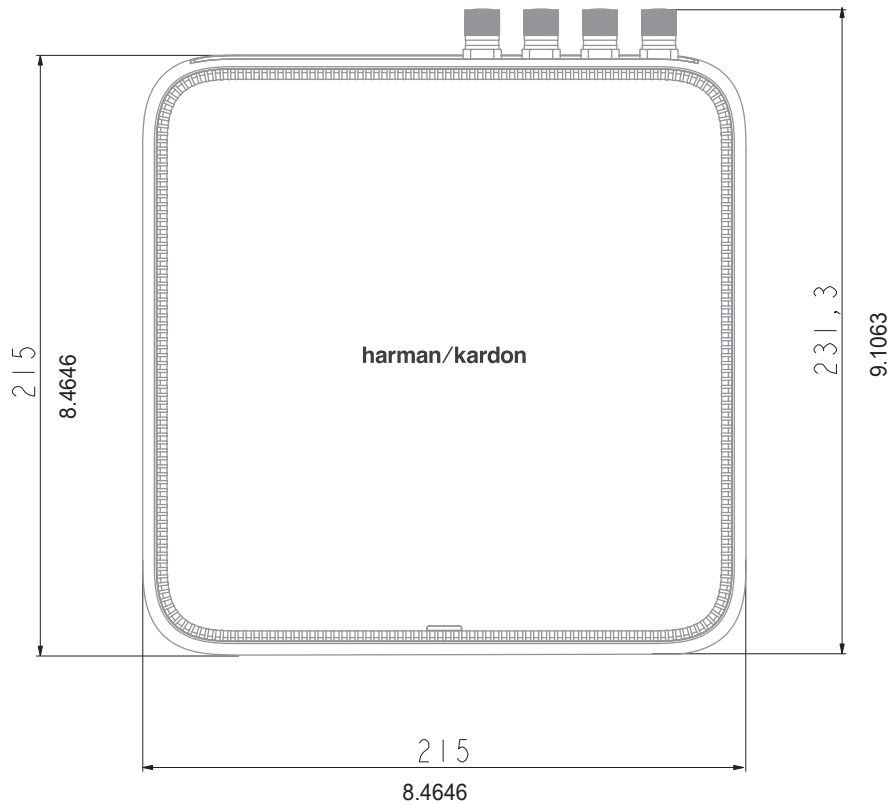

HARMAN International Industries, Incorporated
8500 Balboa Boulevard, Northridge, CA 91329 USA